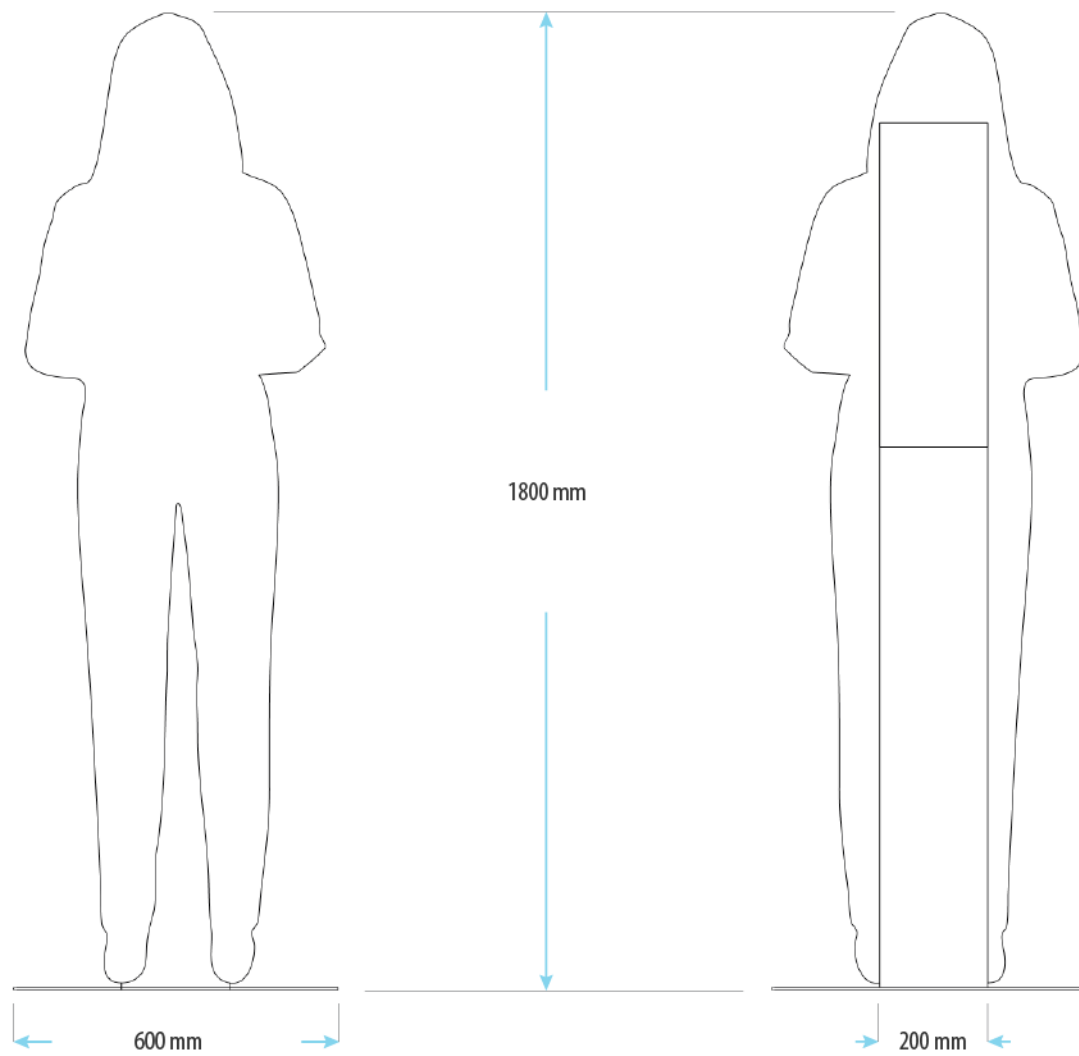

The Dolphin... Front View / Rear View