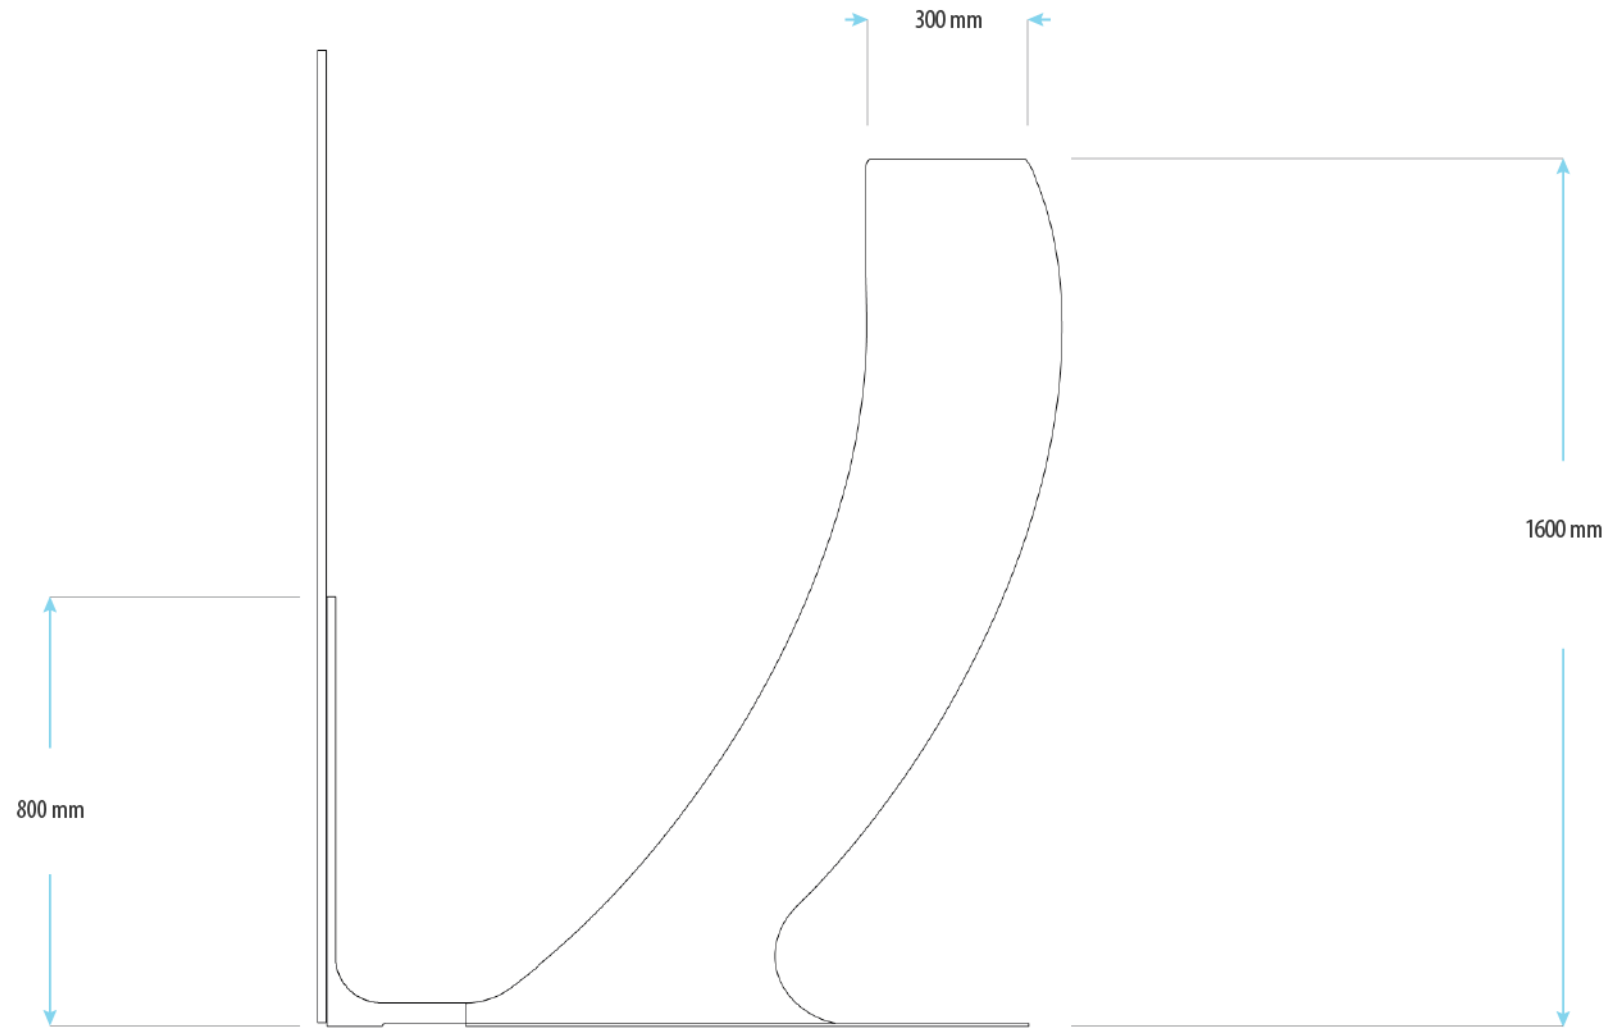

The Dolphin... Top View

The Dolphin... is our new stand-alone, virtual mannequin, created for the discerning customer. With a thin column to house the AV equipment, the hardware is almost completely obscured when viewed straight on and adds to the presentation of the unit when viewed from the side.