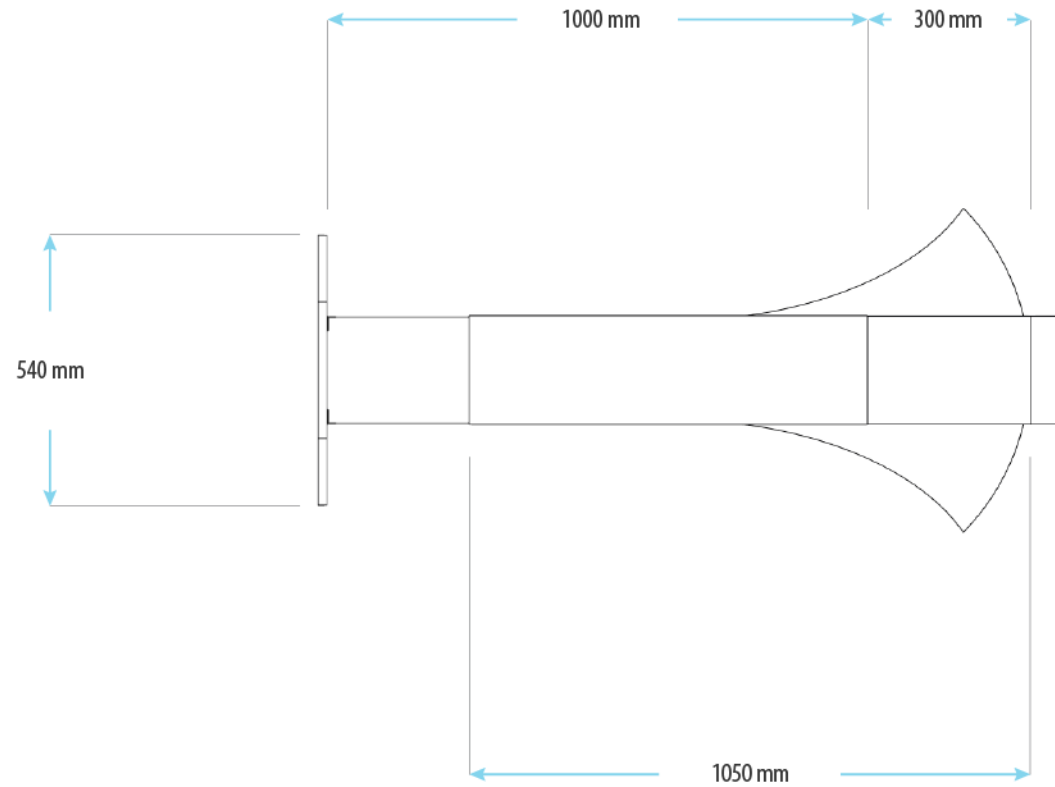

The Dolphin... Top View

The Dolphin... is our new stand-alone, virtual mannequin, created for the discerning customer. With a thin column to house the AV equipment, the hardware is almost completely obscured when viewed straight on and adds to the presentation of the unit when viewed from the side.